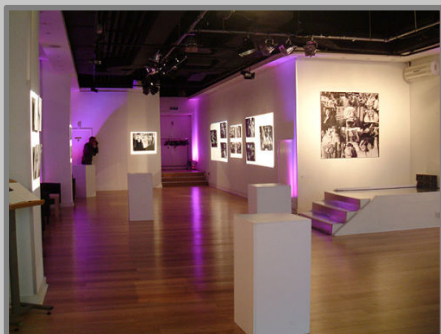

LA GALLERIA

This stunning venue is located in Pall Mall, just minutes from Trafalgar Square and the West End. This gorgeous space has three floors and is perfect for delicate canapé receptions or sophisticated dinner parties!

La Galleria is a brilliantly refurbished 200 year old art gallery. This venue is available for functions, events and product launches. La Galleria will also help you to show off your masterpieces!

Whether you want a nice canapé reception while your guests admire your artwork or you need a dinner party arranged to knock your colleagues' socks off, La Galleria is perfect!