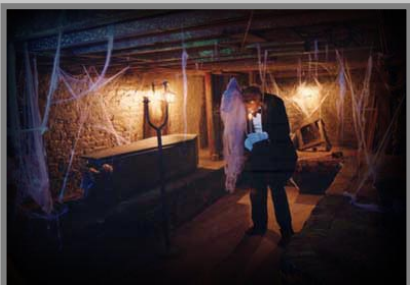

Inn or Out Ltd, Unit 6 Discovery Business Park,
St James's Road, London SE16 4RA

www.inn-or-out.com 020 7726 0510

© Inn or Out Limited